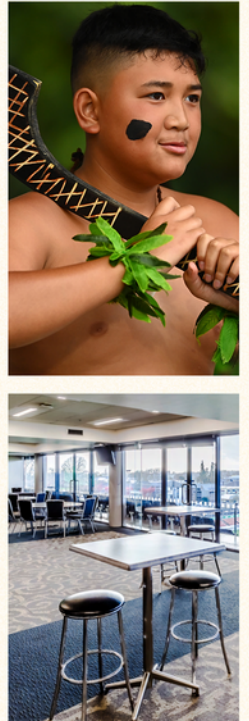

MOANA PASIFIKA

VS MELBOURNE REBELS

FMG STADIUM

FRIDAY 8TH MARCH 7:05PM

HOSPITALITY GALLAGHER LOUNGE

Experience Moana Pasifika's first DHL Super Rugby Pacific home game of 2024 against the Melbourne Rebels in style at FMG Stadium. Kick start your weekend on Friday night with the welcoming and friendly atmosphere of Pasifika hospitality. The Gallagher lounge boasts the perfect setting that can cater to an after-work function, a gathering of family and friends, or an opportunity to network with like-minded rugby enthusiasts! Get the best seats in the house to witness our historic first match at FMG Stadium!

\$160 + GST per person
\$1,280 + GST for a table of 8

WHAT'S INCLUDED?

- Access to the Gallagher Lounge & Bar from gates opening
- Pre-match & half time food platter service
- Inclusive beverage service from gates opening until the beginning of the second half
- Pasifika-inspired entertainment
- Premium Brian Perry Grandstand seating
- A named and reserved table when you purchase for 8 people or more
- Carpark passes available on a first in first served basis